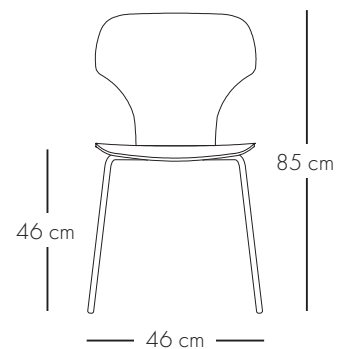

**Category:** Stackable up to 12 units.

**Standard colour:** 

**Seat shell:** 9 layers/1.2 mm PEFC-certified veneer

**Foam:** 60 kg/12mm CMHR

**Frame:** 16 mm seamless steel tube

**Frame Standard:** Chrome

**Frame lacquered:** White, black, yellow, red, blue or matt alu

**Size:** Height: 83 cm  
Width: 51 cm  
Seat height: 46 cm  
Seat depth: 37 cm  
Available with armrest

Varnished beech  
Varnished standard colours (Page 23)  
Varnished ash/cherry/maple/oak/walnut or  
Stained beech  
Varnished elm, pine or wengé stained on ash  
Laminate