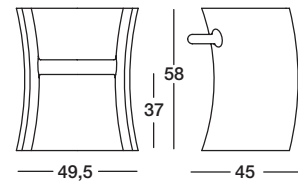

Trioli

Eero Aarnio

Children's chair. In polyethylene. Two different seat heights. It can also be used as a rocker. Suitable for outdoor use.

Chair in polyethylene

Art. nr.

Price in DKK

selected colours

MT15

1.868,00

Matt Colours

- red 1004 C
- blue 1252 C
- yellow 1665 C

- Test
- Back fatigue test, ENV 1729-2
- Back fatigue test, ENV 1729-2
- Back impact test, ENV 1729-2
- Back stability, ENV 1729-2
- Back static load test, ENV 1729-2
- Chemical proprieties, EN 71-3:1994
- Flammability, EN 71-2:2003
- Front stability, ENV 1729-2
- Leg forward static load test, UNI 10977:2000
- Leg sideways static load test, ENV 1729-2
- Mechanical and physical proprieties, EN 71-1:1998
- Seat fatigue test, ENV 1729-2
- Seat front edge durability test, ENV 1729-2
- Seat impact test, ENV 1729-2
- Seat static load test, ENV 1729-2
- Sideways stability, ENV 1729-2
- Vertical impact test, ENV 1729-2