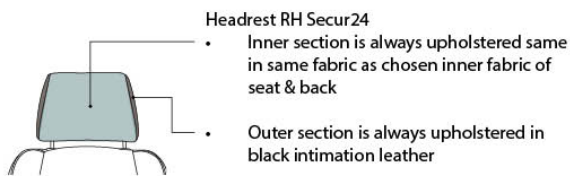

DELIVERY TIMES FOR RH SECURE24

RH Secur24 Quick-ship: 10 days delivery time

Model	Outer Upholstery	Inner Upholstery
RH Secur24	Black imitation leather	Staccato 7020
RH Secur24 Exclusive	Black imitation leather	Staccato 7020

Additional options for RH Secur24 in Quick-ship:

- Seatslide
- Seatslide with weapon recess

RH Secur24 Standard Collection: 23-28 days delivery time

RH Secur24 Extended Collection: 30-35 days delivery time

NOTE! For special requests please contact our Customer Service

UPHOLSTERY GUIDE

HEADREST