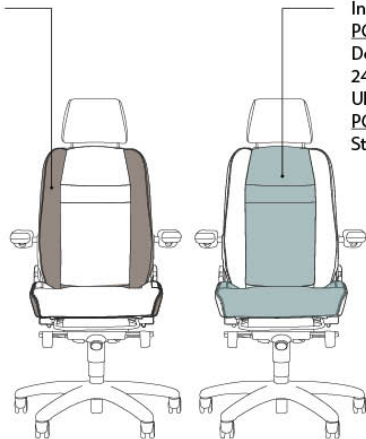

RH Secur24

- Seat: width 410 mm, depth 435 mm
- Seat height: 400-520 mm (ON-4S)
- Double-sided operation: seat height, back angle, seat angle adjustment
- Base (5S) in polished aluminium 710 mm and castors for hard floors
- Upholstery: The outside of the RH Secur24 is always finished in black imitation leather in PG3 & PG5. In PG6 & PG7 it is always finished in black natural leather.
- Fabrics to choose from are used for the middle part. See available upholstery option in list below.
- Certified in accordance to: EN-1335, GS, BS5459-2

Item no	Base model +	Price Group (PG)	③	⑤	⑥	⑦	Price
3130	RH Secur24 <ul style="list-style-type: none"> • Backrest: width 481 mm, height 829 mm • With 110 mm thick seat cushion & 80 mm thick back cushion • Adjustable lumbar support in depth • Weight: 37,6 kg 		17 812	18 176	20 467	24 641	
3131	RH Secur24 Exclusive <ul style="list-style-type: none"> • Backrest: width 481 mm, height 829 mm • With 110 mm thick seat cushion & 80 mm thick back cushion • Adjustable lumbar support in height & depth • With seat depth adjustment, 120 mm • Weight: 37,6 kg 		19 346	19 703	21 834	26 474	

OUTER & INNER SECTION COMBINATIONS

Outer:
Black imitation leather (standard)
Black leather:
Trento+
Elmosoft

Inner:
PG3
Dolce
24/7+
Ultra
PG5
Staccato

FULLY UPHOLSTERED