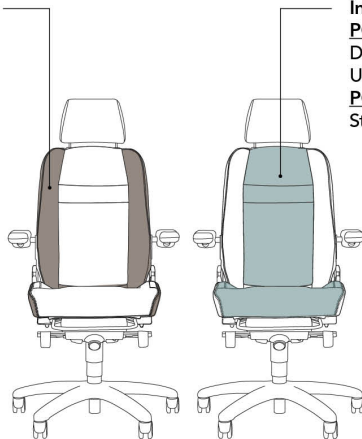

FABRIC CHOICE SEAT & BACK

OUTER & INNER SECTION COMBINATIONS

Outer:
Black imitation leather (standard) or Black leather - Elmosoft 9999