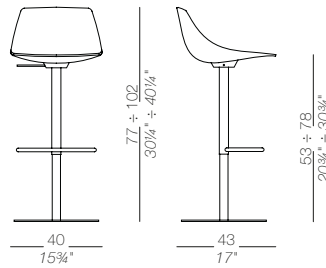

S104T

Height adjustable stool round base

Stool with swivel seat and adjustable height. Frame in sandblasted stainless steel Aisi304 and round base covered by a stainless steel sheet "linen fabric" pattern or entirely powder coated. Seat formed of a single shell using 3D plywood moulding technology in several wood finishes, or in fire-retardant Baydur® polyurethane white or black lacquered or totally upholstered with fabric, leather or eco-leather. Felt under the base.

S104

Height adjustable stool square base

Stool with swivel seat and adjustable height. Frame in sandblasted stainless steel Aisi304 and square base covered by a stainless steel sheet "linen fabric" pattern. Seat formed of a single shell using 3D plywood moulding technology in several wood finishes, or in fire-retardant Baydur® polyurethane white or black lacquered or totally upholstered with fabric, leather or eco-leather. Felt under the base.