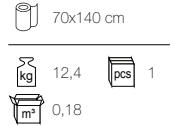

S104

Height adjustable stool square base

Stool with swivel seat and adjustable height. Frame in sandblasted stainless steel Aisi304 and square base covered by a stainless steel sheet "linen fabric" pattern. Seat formed of a single shell using 3D plywood moulding technology in several wood finishes, or in fire-retardant Baydur® polyurethane white or black lacquered or totally upholstered with fabric, leather or eco-leather. Felt under the base.

shell >	blanched oak	oak stained dark walnut	Canaletto walnut	black open pore	Baydur® black	Baydur® white
frame						
stainless steel	S104VS 5430	S104VL 5490	S104NC 5740	S104NO 5570	S104BN 4590	S104BW 4590

upholstery >	fabric A	fabric B	fabric C	fabric D	leather	COM
frame						
stainless steel	S104HA 5600	S104HB 5940	S104HC 6280	S104HD 6620	S104C_ 6910	S104CLI 5940

leather code:

C1 - black
C2 - red
C3 - light mud
C4 - white
C7 - dark mud
C9 - dark brown
C10 - grey

- **fabrics:** min 4 pcs. of same fabric and same color if less than 4 pcs. additional charge **Kr. 520** for each variant of fabric or color
- **C.O.M:** min 4 pcs. of same fabric and same color additional charge **Kr. 520** for each variant of fabric or color