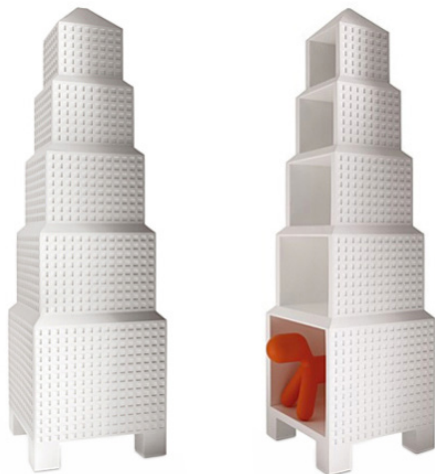

Dodo

Oiva Toikka

Rocking bird. In polyethylene. Suitable for outdoor use.

Chair	Art. nr.	Price in DKK
selected colours	MT180	1.609,00

Downtown

Oiva Toikka

Shelving system. In polypropylene.

Shelving system	Art. nr.	Price in DKK
matt white 1736	MT250	5.706,00