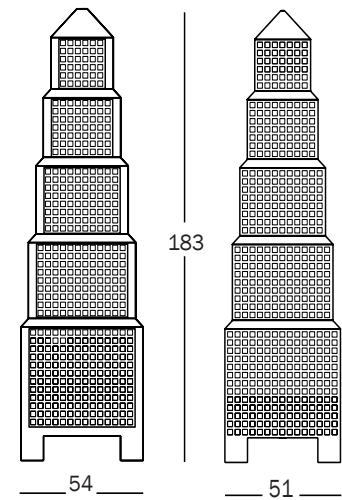

Dodo

Oiva Toikka

Rocking bird. In polyethylene. Suitable for outdoor use.

Chair	Art. nr.	Price in DKK
selected colours	MT180	1.609,00

Downtown

Oiva Toikka

Shelving system. In polypropylene.

Shelving system	Art. nr.	Price in DKK
matt white 1736	MT250	5.706,00

Matt Colours

- red 1004 C
- yellow 1025 C
- blue 1252 C
- white 1735 C

Test
 Content of phthalates EN 14372:2004
 Determination of cadmium content EN 1122:2001
 Flammability, EN 71-2:2006
 Migration of elements EN 71-3:1994