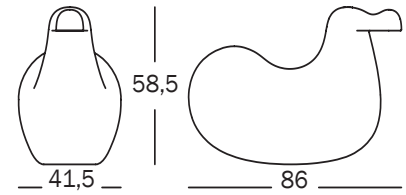

Dodo

Oiva Toikka

Rocking bird. In polyethylene. Suitable for outdoor use.

Chair	Art. nr.	Price in DKK
selected colours	MT180	1.609,00

Downtown

Oiva Toikka

Shelving system. In polypropylene.

Shelving system	Art. nr.	Price in DKK
matt white 1736	MT250	5.706,00

Matt Colours

- red 1004 C
- yellow 1025 C
- blue 1252 C
- white 1735 C

Test
 Content of phthalates EN 14372:2004
 Determination of cadmium content EN 1122:2001
 Flammability, EN 71-2:2006
 Migration of elements EN 71-3:1994