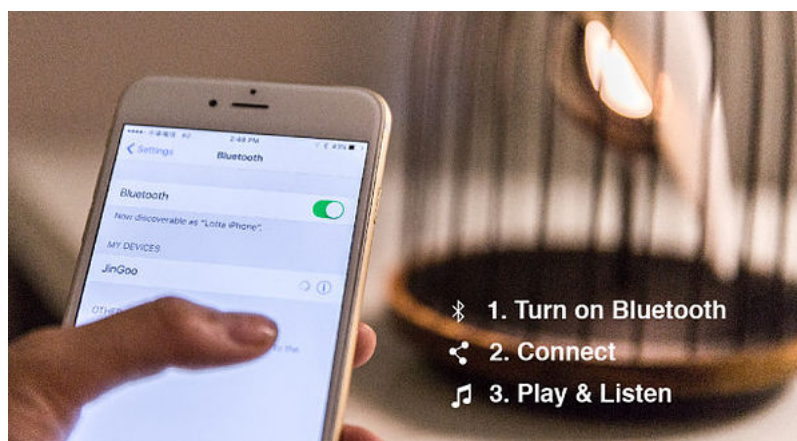

CONCEPT

By bringing together an ambient light and bluetooth speaker, JinGoo is the perfect blend of Eastern aesthetics and superb sound quality, helping you escape the fast pace of life - creating a pleasant atmosphere for any space.

Jingoo is a speaker that can be easily paired with your devices. Its high quality sound performance is created by the tweeter and woofer drivers in Jingoo's design.

Jingoo features a mono 2-way speaker, the low frequency woofer speaker is positioned in the base structure and its sound waves are reflected by the ceramic tail of the bird. A wide stereo effect is created with the sound waves from the tweeter located in the bird's body.

Advanced audio performance

To optimize the sound quality in all frequency ranges, JG01 has not only incorporated a tweeter to enhance high-pitch sound performance, but has also been designed with a crossover frequency at 1800Hz to filter all the frequencies below that to the woofer and anything above to the tweeter. In doing so, the interference between the overlap of the tweeter and woofer are avoided, and allows each to perform at its best.