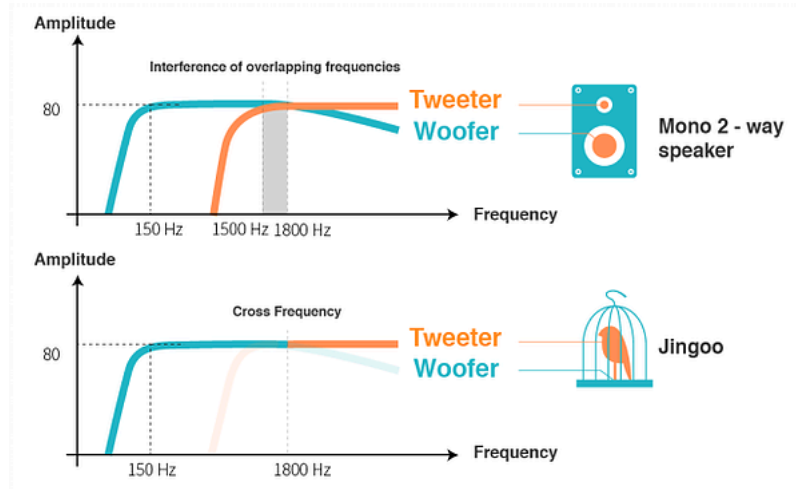

CONCEPT

By bringing together an ambient light and bluetooth speaker, JinGoo is the perfect blend of Eastern aesthetics and superb sound quality, helping you escape the fast pace of life - creating a pleasant atmosphere for any space.

Jingoo is a speaker that can be easily paired with your devices. Its high quality sound performance is created by the tweeter and woofer drivers in Jingoo's design.

Jingoo features a mono 2-way speaker, the low frequency woofer speaker is positioned in the base structure and its sound waves are reflected by the ceramic tail of the bird. A wide stereo effect is created with the sound waves from the tweeter located in the bird's body.

Advanced audio performance

To optimize the sound quality in all frequency ranges, JG01 has not only incorporated a tweeter to enhance high-pitch sound performance, but has also been designed with a crossover frequency at 1800Hz to filter all the frequencies below that to the woofer and anything above to the tweeter. In doing so, the interference between the overlap of the tweeter and woofer are avoided, and allows each to perform at its best.