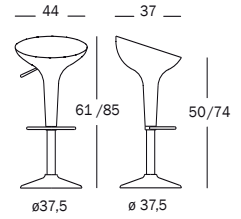

Bombo

Stefano Giovannoni

Swivel bar stool. Adjustable in height with gas piston. Frame in chromed steel or stainless steel. Seat in ABS or polished aluminium. Replacement gas lift available.

Frame in steel	Seat	Art. nr.	Price in DKK
chromed steel	ABS in selected matt colours	SD40	4.773,00
stainless steel	ABS in selected glossy colours	SD340	5.603,00
stainless steel	aluminium polished	SD240	7.989,00
Optional			
care kit for aluminium		SD280	1.141,00
replacement gas lift		PR20	1.038,00

ABS (matt)

- red 1125 C
- brown 1400 C
- grey anthracite 1420 C
- white 1690 C

ABS (glossy)

- white 1673 C
- black 1763 C

Test
ANSI/BIFMA X5.1-2011
Back impact test BS 4875-1:2001, L3
Drop test BS 4875-1:2001, L3
Foot rest static load test BS 4875-1:2001, L3
Seat and back fatigue test BS 4875-1:2001, L3
Seat and back static load test BS 4875-1:2001, L3
Seat front edge fatigue test BS 4875-1:2001, L3
Seat impact test BS 4875-1:2001, L3